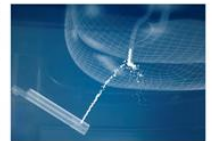

316 STAINLESS STEEL NOZZLE

One nozzle, three washing experience

Rear wash:
Wash your hips with warm water to keep your refreshed.